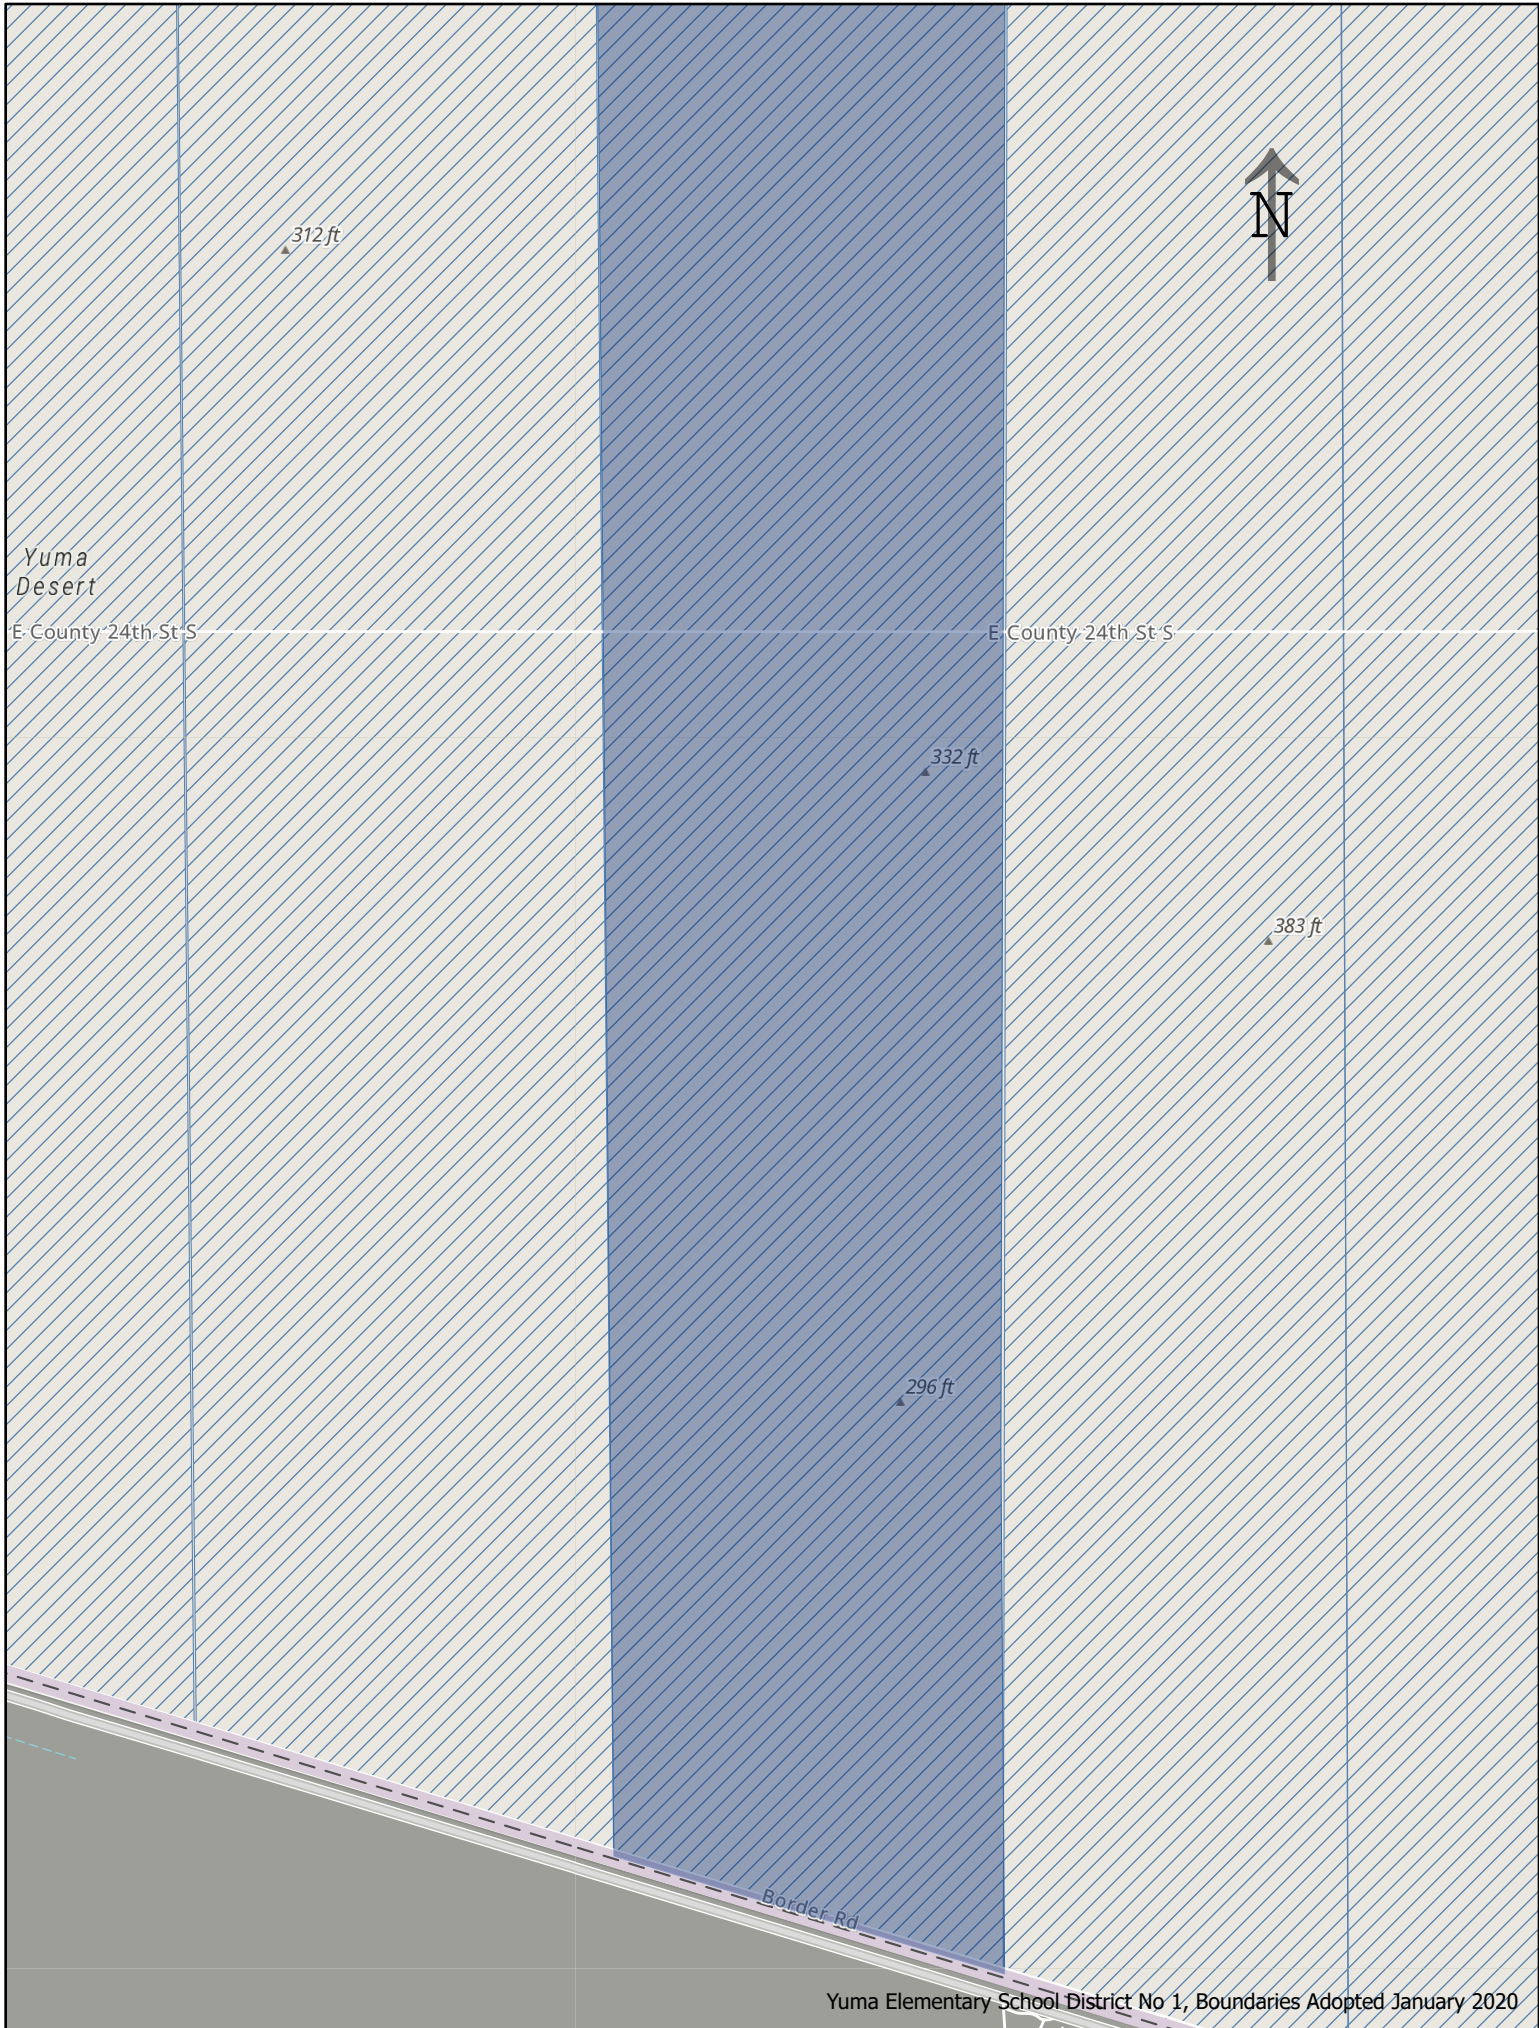

DESERT MESA ELEMENTARY SCHOOL BOUNDARY MAP

Yuma
Desert

E County 24th St S

E County 24th St S

312 ft

332 ft

383 ft

296 ft

Border Rd