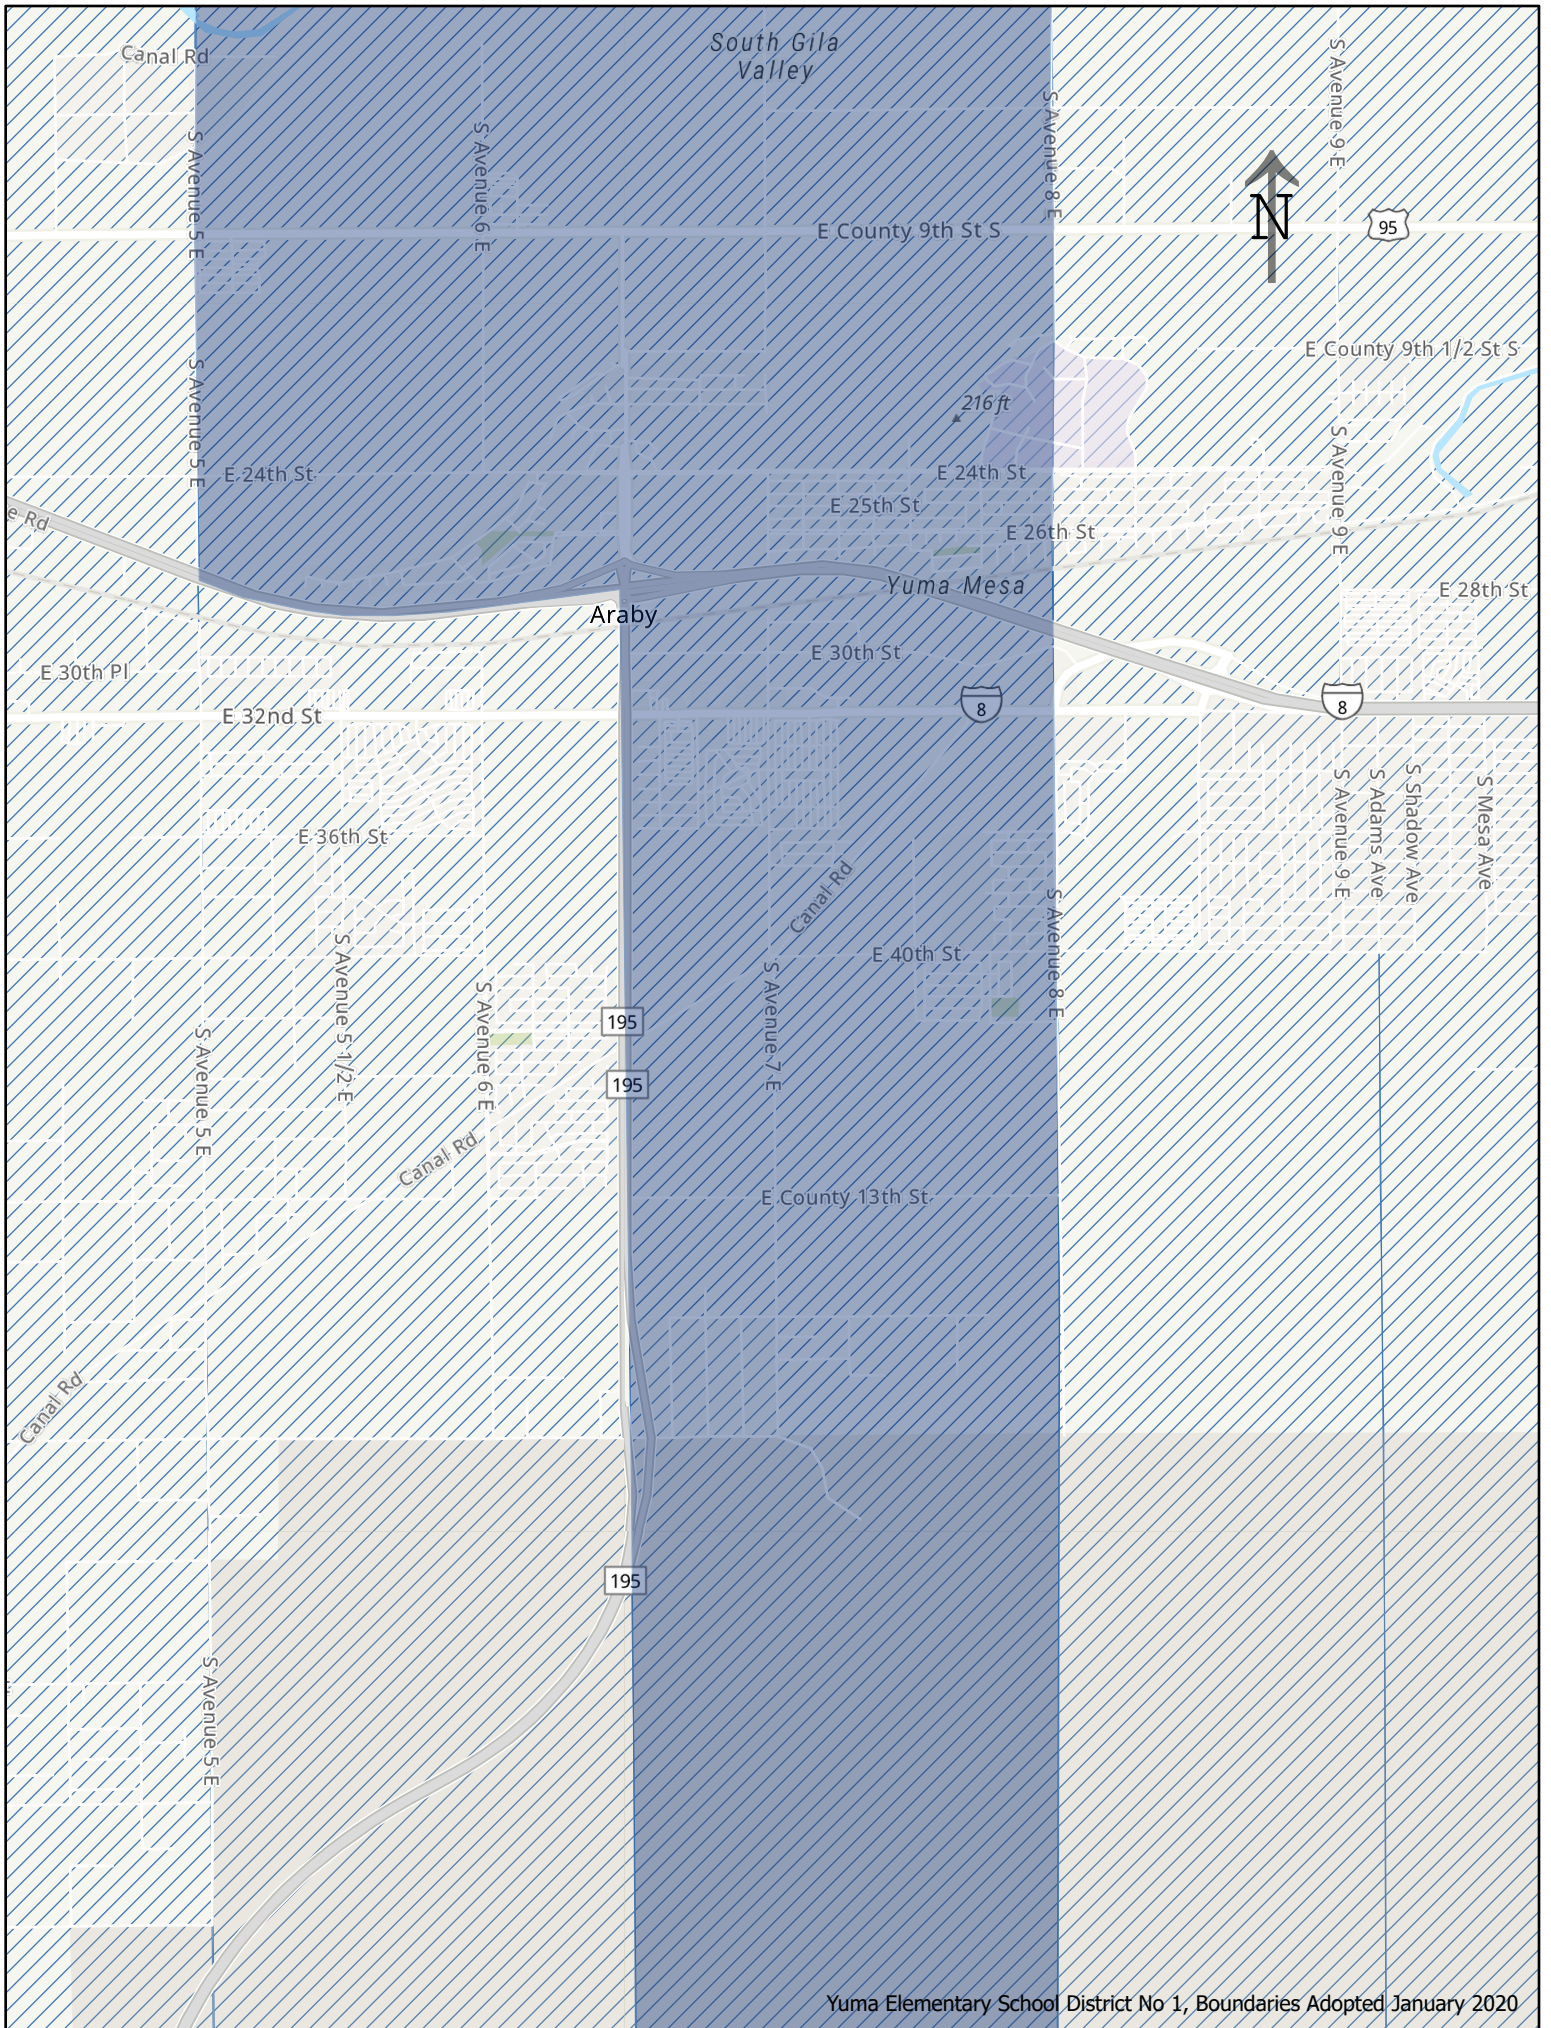

DESERT MESA ELEMENTARY SCHOOL BOUNDARY MAP

Yuma
Desert

E County 24th St S

E County 24th St S

312 ft

332 ft

383 ft

296 ft

Border Rd