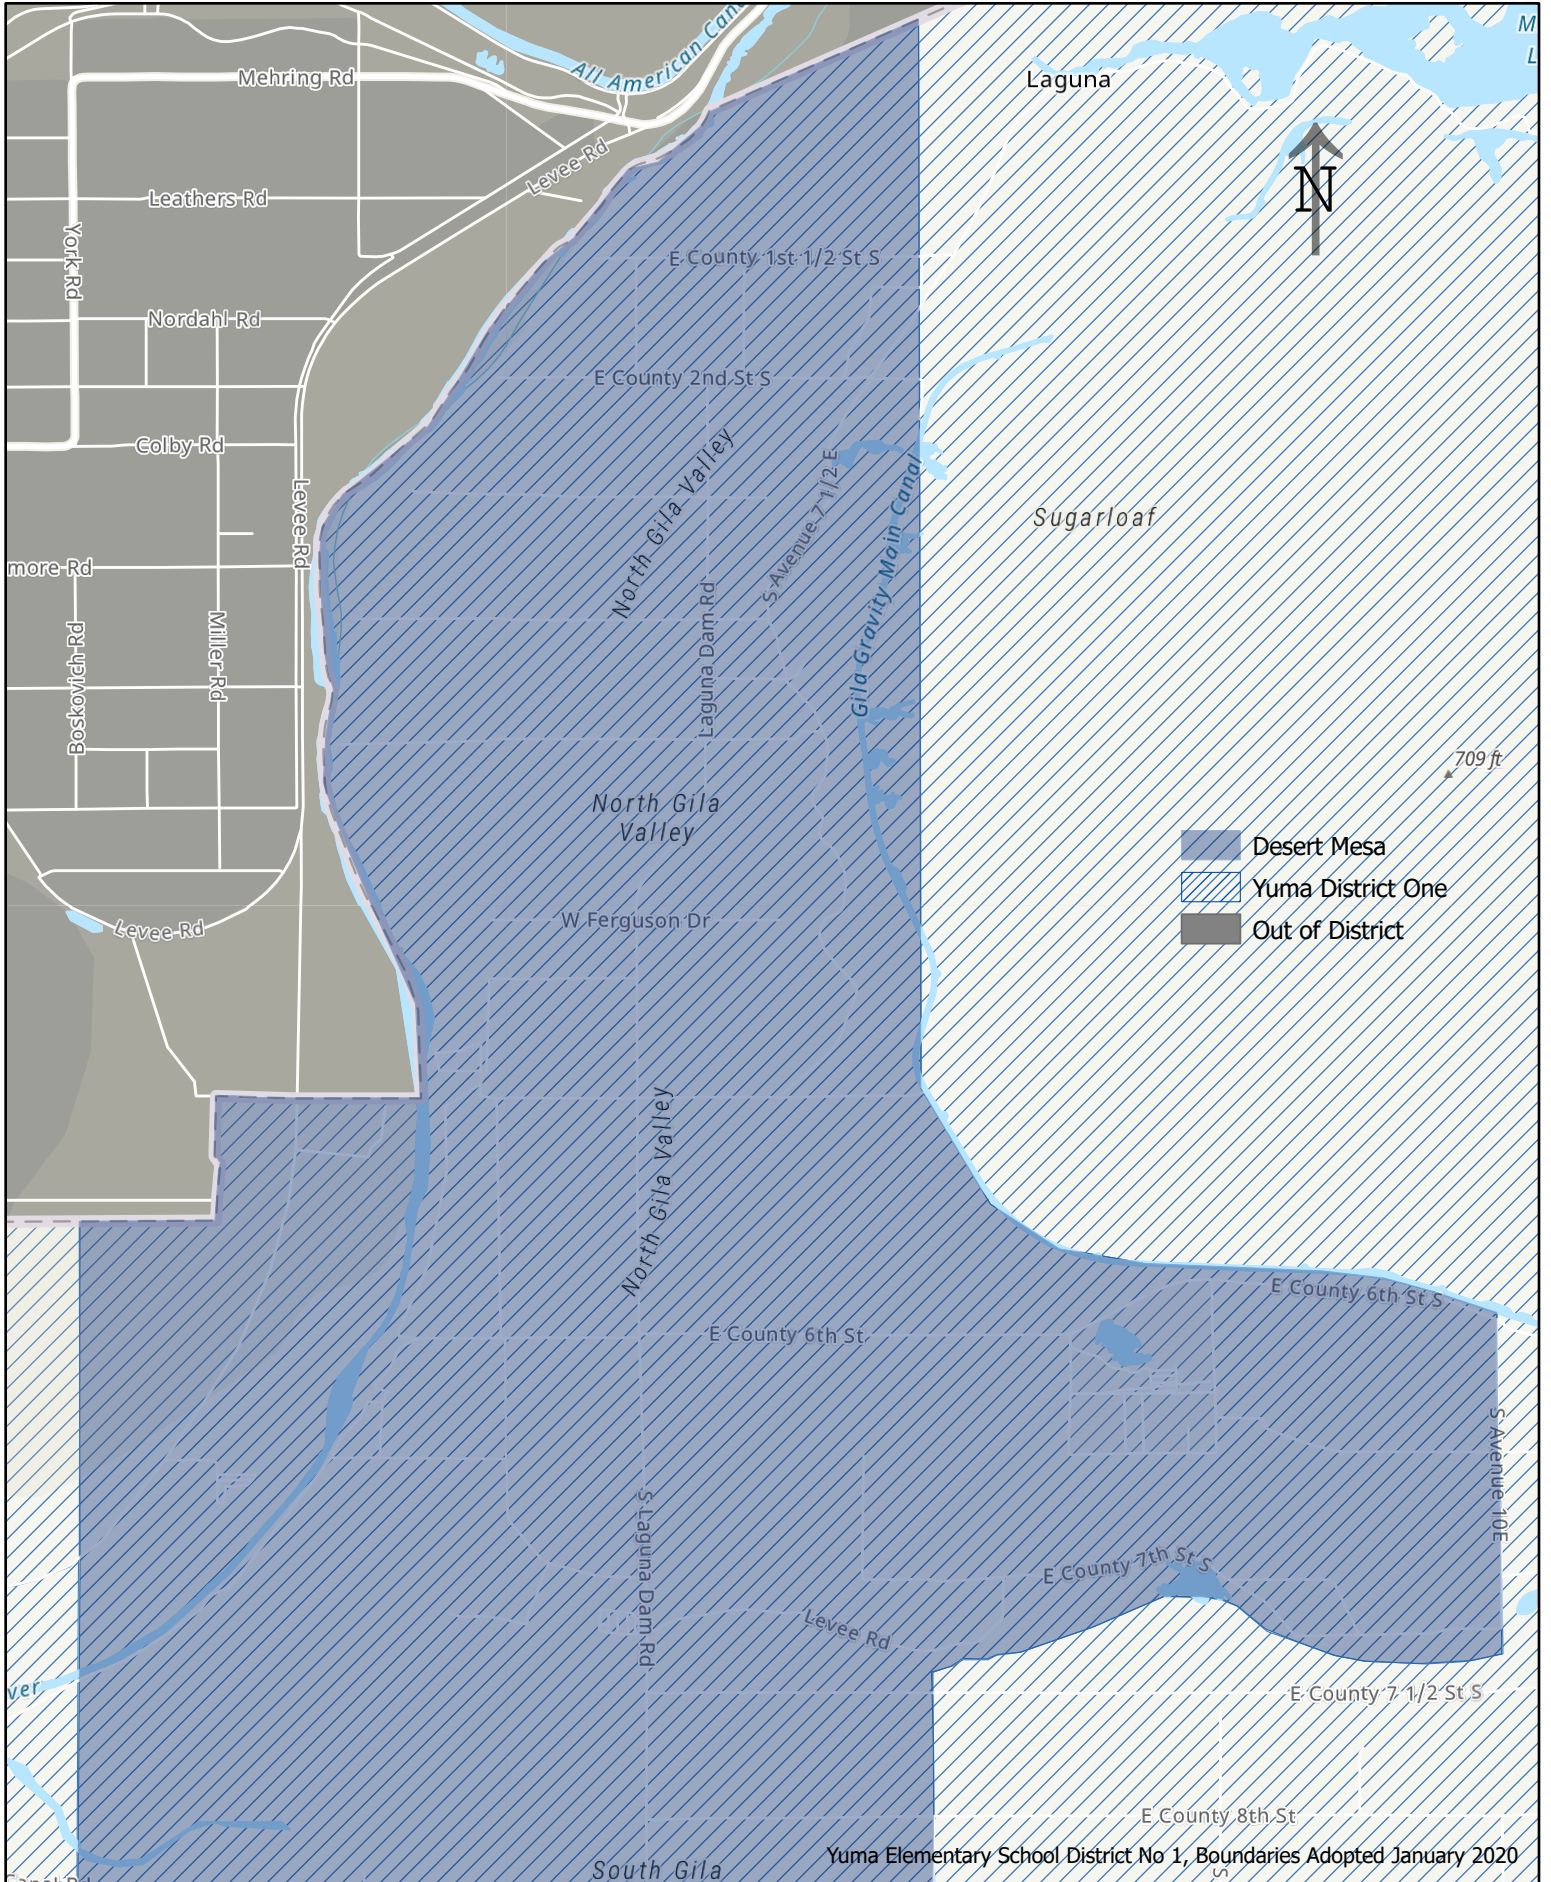

DESERT MESA ELEMENTARY SCHOOL BOUNDARY MAP

Yuma
Desert

E County 24th St S

E County 24th St S

312 ft

332 ft

383 ft

296 ft

Border Rd